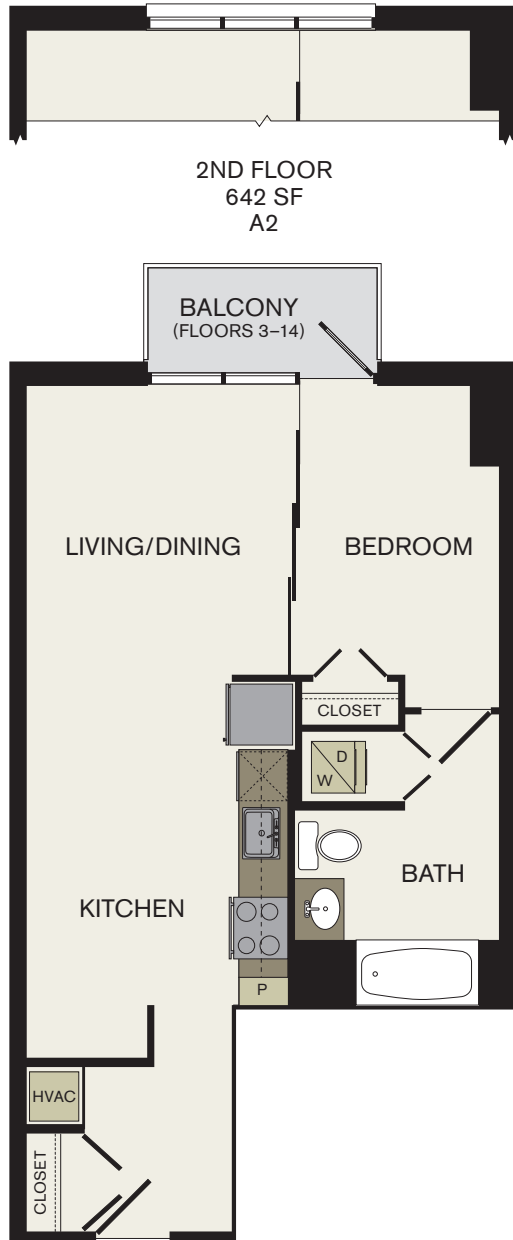

ONYX

1100 First Street, SE | Washington, DC 20003 | OnyxApts.com

1 BEDROOM / 1 BATH
616 SF

REVERSE LAYOUT IN CERTAIN UNITS.

TYPICAL FLOOR PLAN
A1/AH1